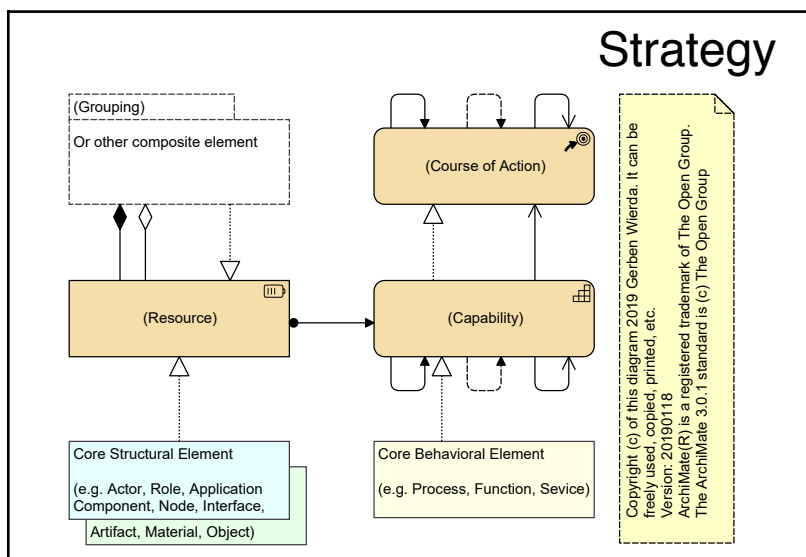

ArchiMate® 3.0.1 metamodel – Non-Core

Only direct relations are shown

Version 20190530
See <http://masteringarchimate.com/>
for more on ArchiMate
ArchiMate is a Registered Trademark
of The Open Group