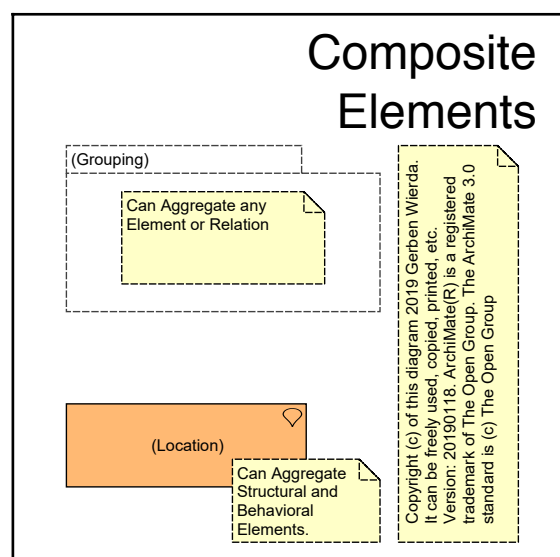

ArchiMate® 3.0.1 metamodel – Non-Core

Only direct relations are shown

Version 20190530
See <http://masteringarchimate.com/>
for more on ArchiMate
ArchiMate is a Registered Trademark
of The Open Group