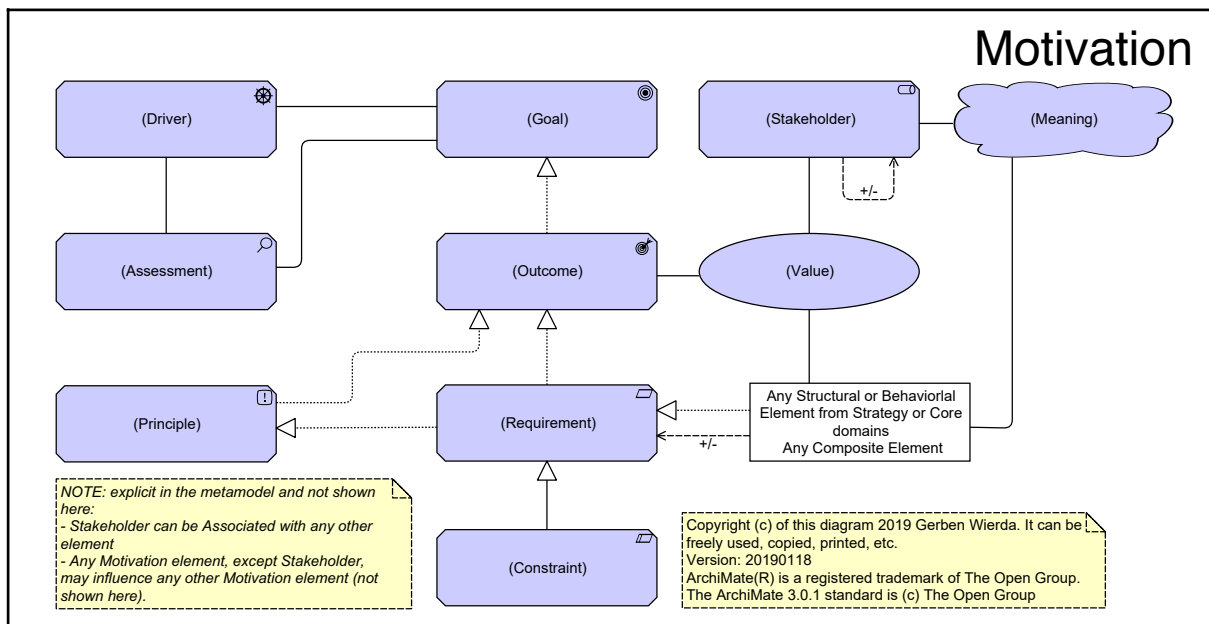

ArchiMate® 3.0.1 metamodel – Non-Core

Only direct relations are shown

Version 20190530
See <http://masteringarchimate.com/>
for more on ArchiMate
ArchiMate is a Registered Trademark
of The Open Group