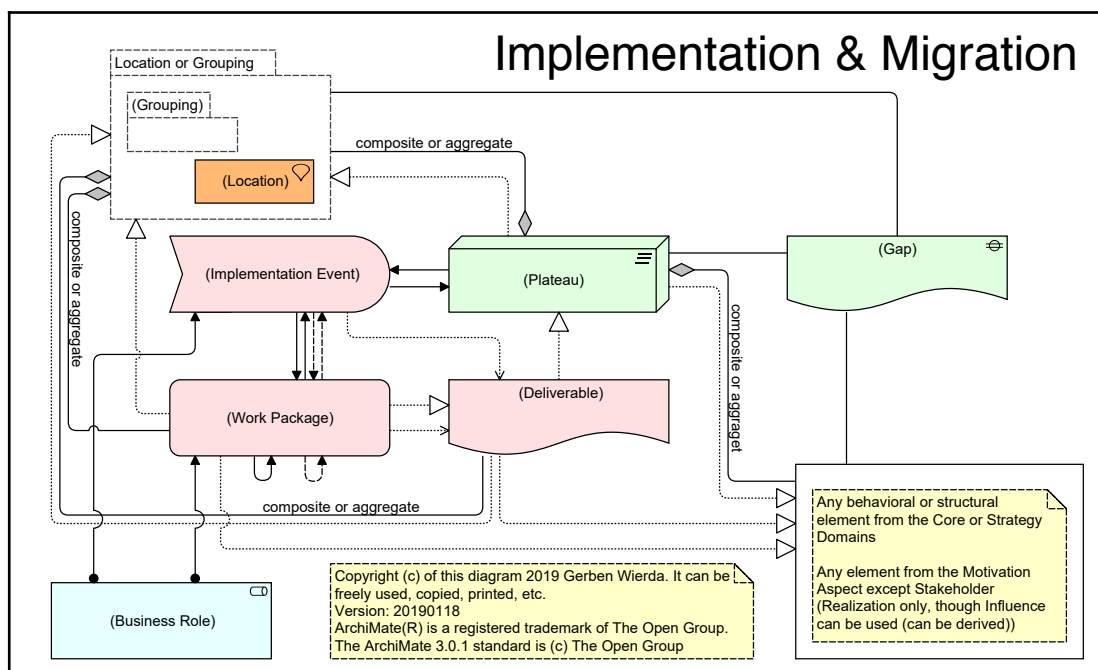

ArchiMate® 3.0.1 metamodel – Non-Core

Only direct relations are shown

Version 20190530
See <http://masteringarchimate.com/>
for more on ArchiMate
ArchiMate is a Registered Trademark
of The Open Group