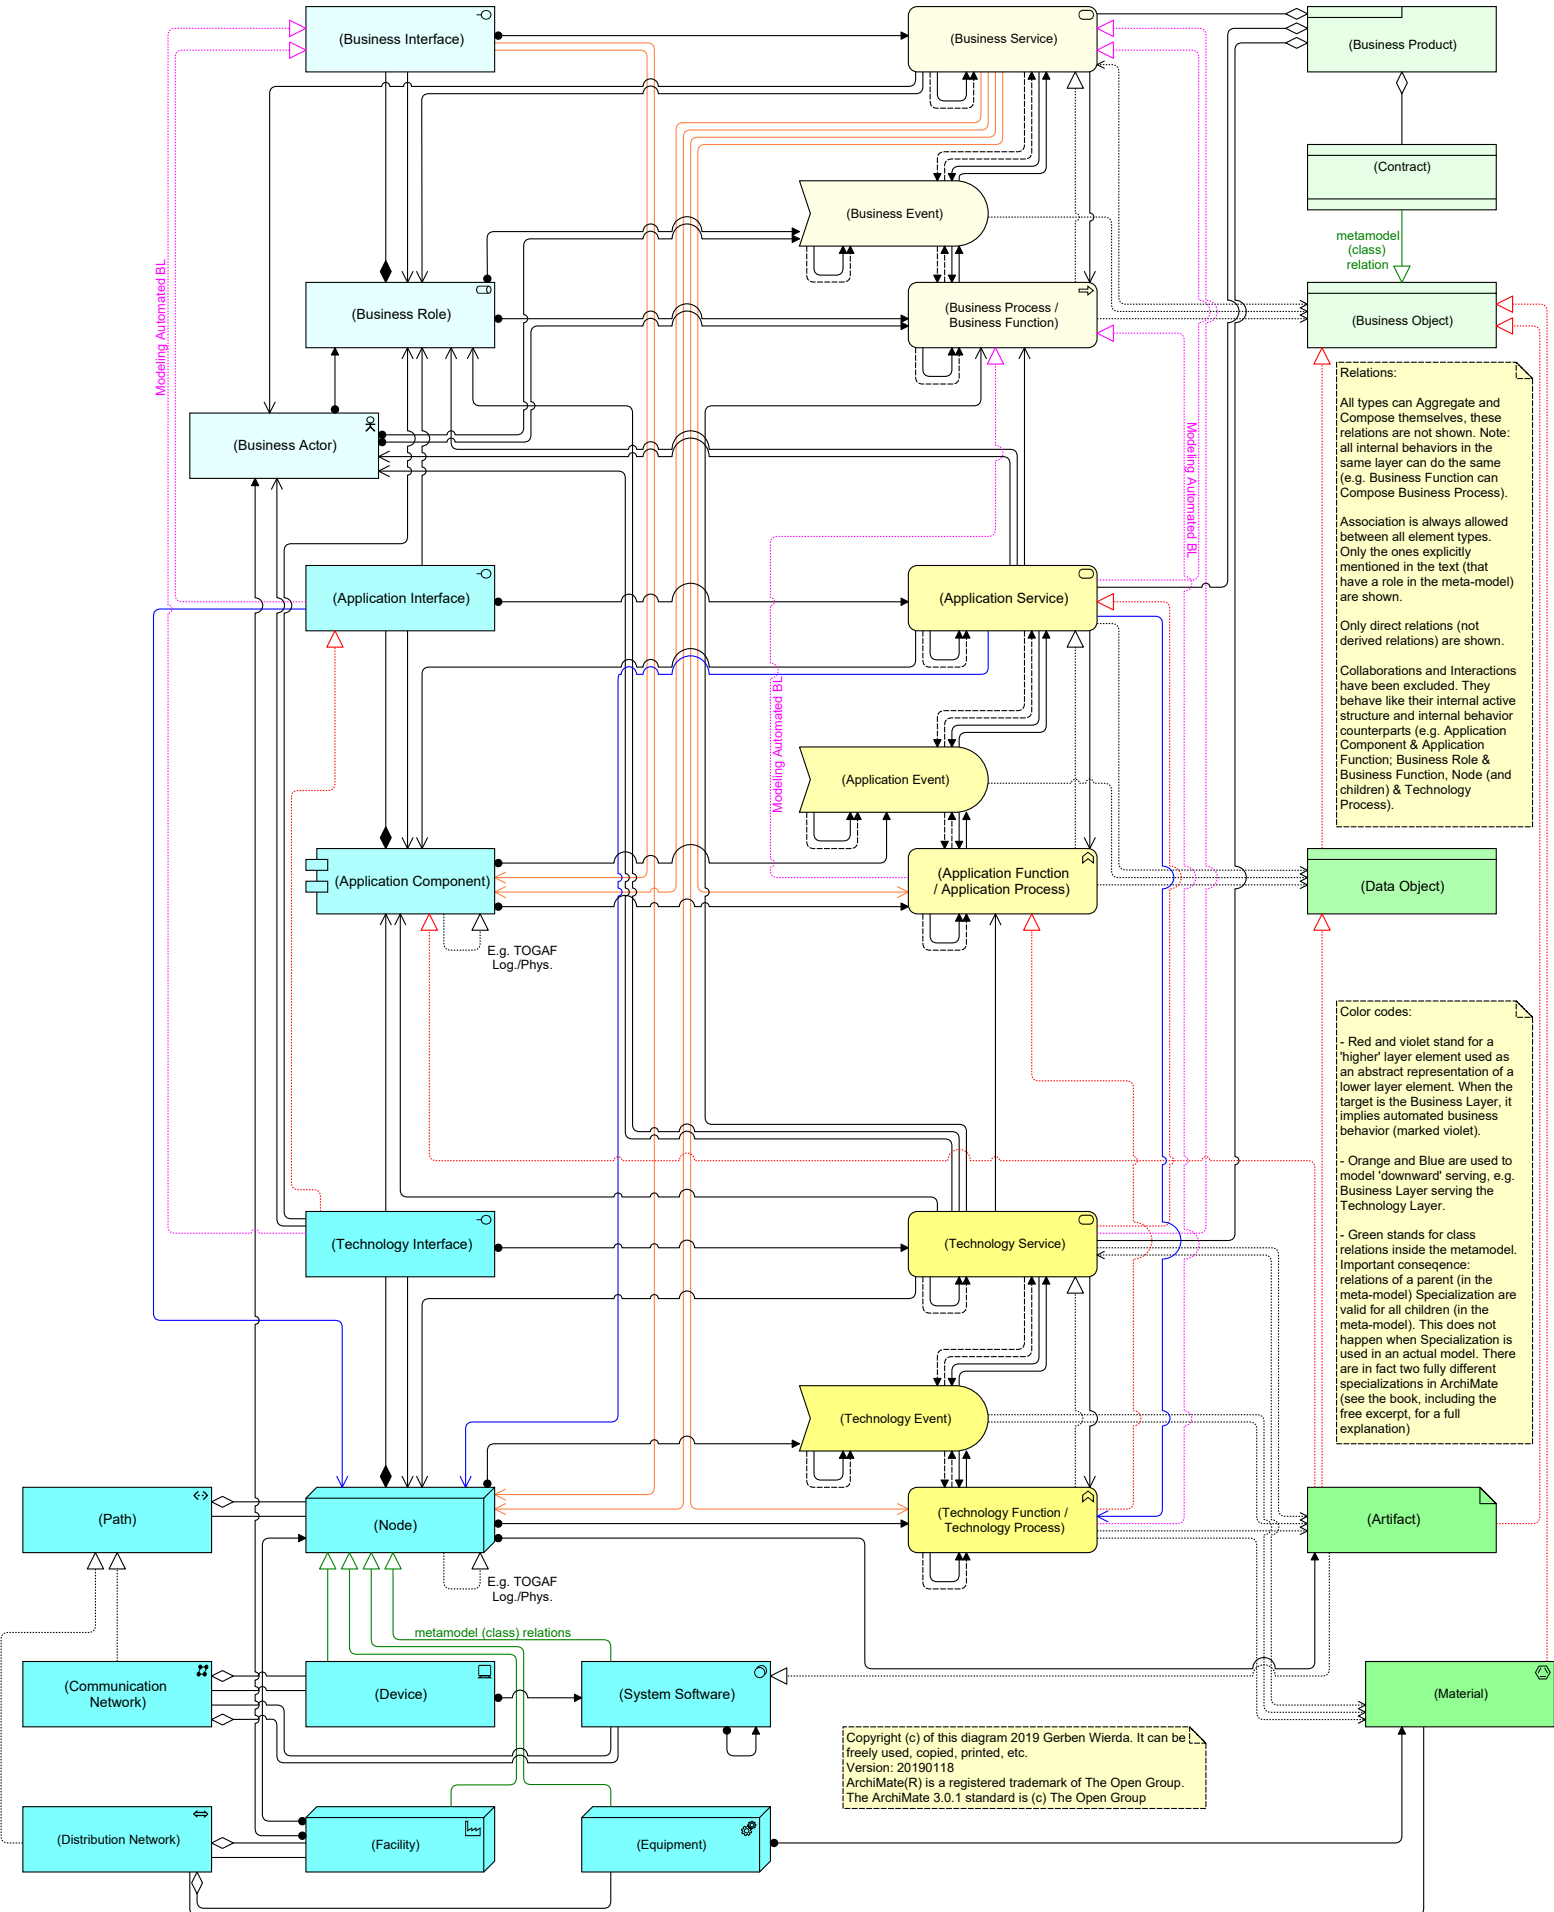

ArchiMate® 3.0.1 metamodel – Core

Only direct relations are shown, expanded to show only real meta-model elements
 Uses the Mastering ArchiMate 9-colour scheme, to assist learning and quick reading

ArchiMate® 3.0.1 metamodel – Non-Core

Only direct relations are shown

Version 20190530
 See <http://masteringarchimate.com/>
 for more on ArchiMate
 ArchiMate is a Registered Trademark
 of The Open Group