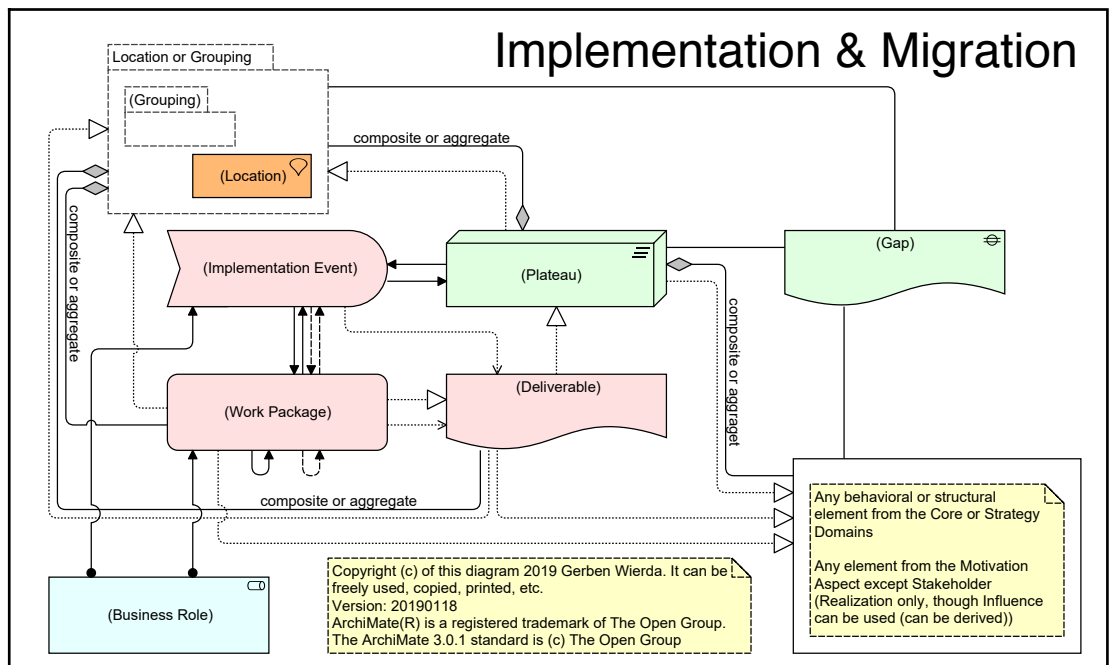

ArchiMate® 3.0.1 metamodel – Core

Only direct relations are shown, expanded to show only real meta-model elements
 Uses the 'simple layered' colour scheme

ArchiMate® 3 metamodel — Non-Core

Only direct relations are shown