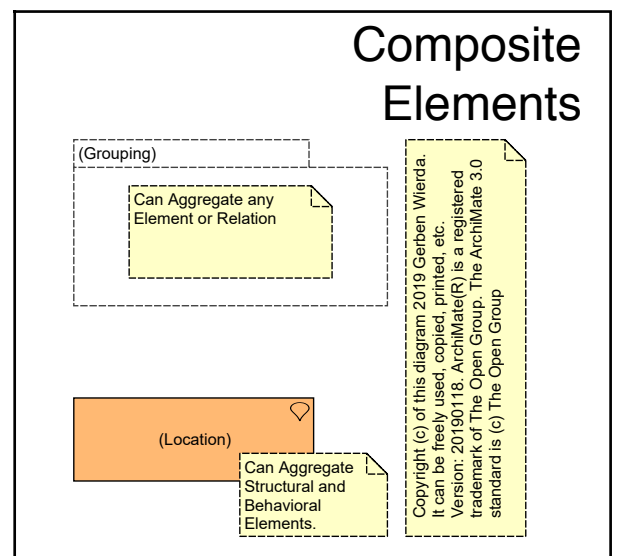

ArchiMate® 3.0.1 metamodel – Core

Only direct relations are shown, expanded to show only real meta-model elements
 Uses the 'simple layered' colour scheme

ArchiMate® 3 metamodel — Non-Core

Only direct relations are shown