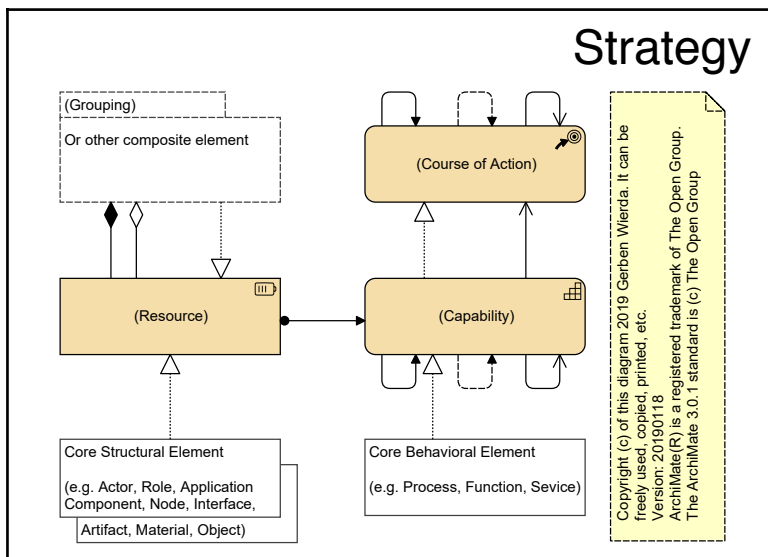

ArchiMate® 3.0.1 metamodel – Core

Only direct relations are shown, expanded to show only real meta-model elements
 Uses the 'simple layered' colour scheme

ArchiMate® 3 metamodel — Non-Core

Only direct relations are shown