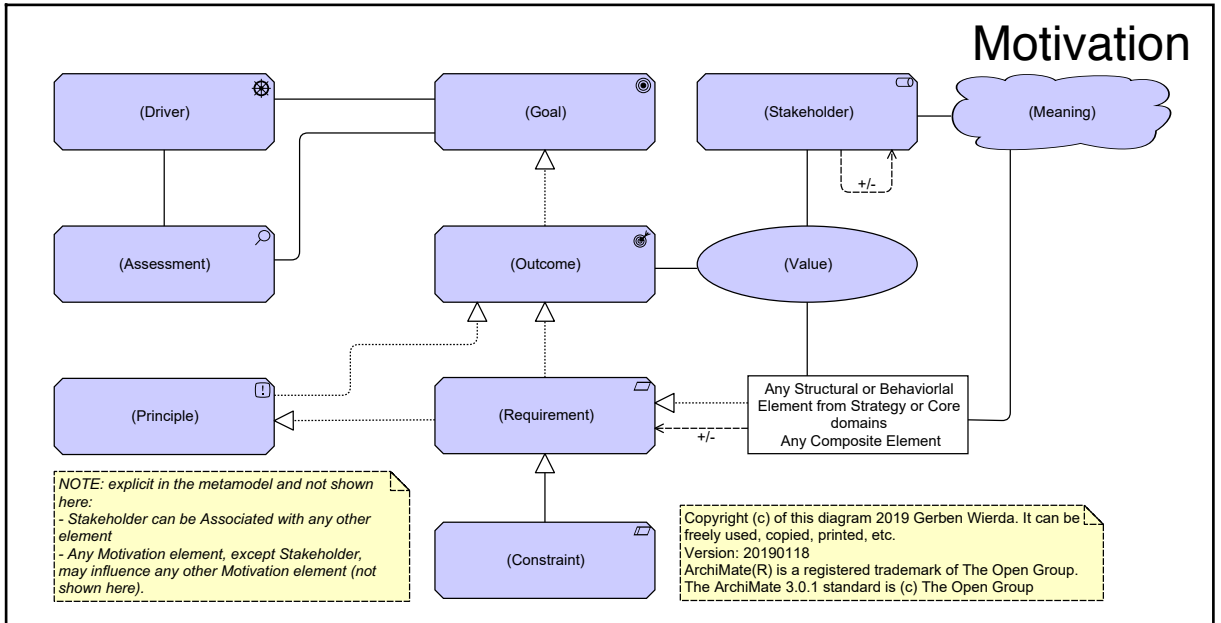

ArchiMate® 3.0.1 metamodel – Core

Only direct relations are shown, expanded to show only real meta-model elements
 Uses the 'simple layered' colour scheme

ArchiMate® 3 metamodel — Non-Core

Only direct relations are shown