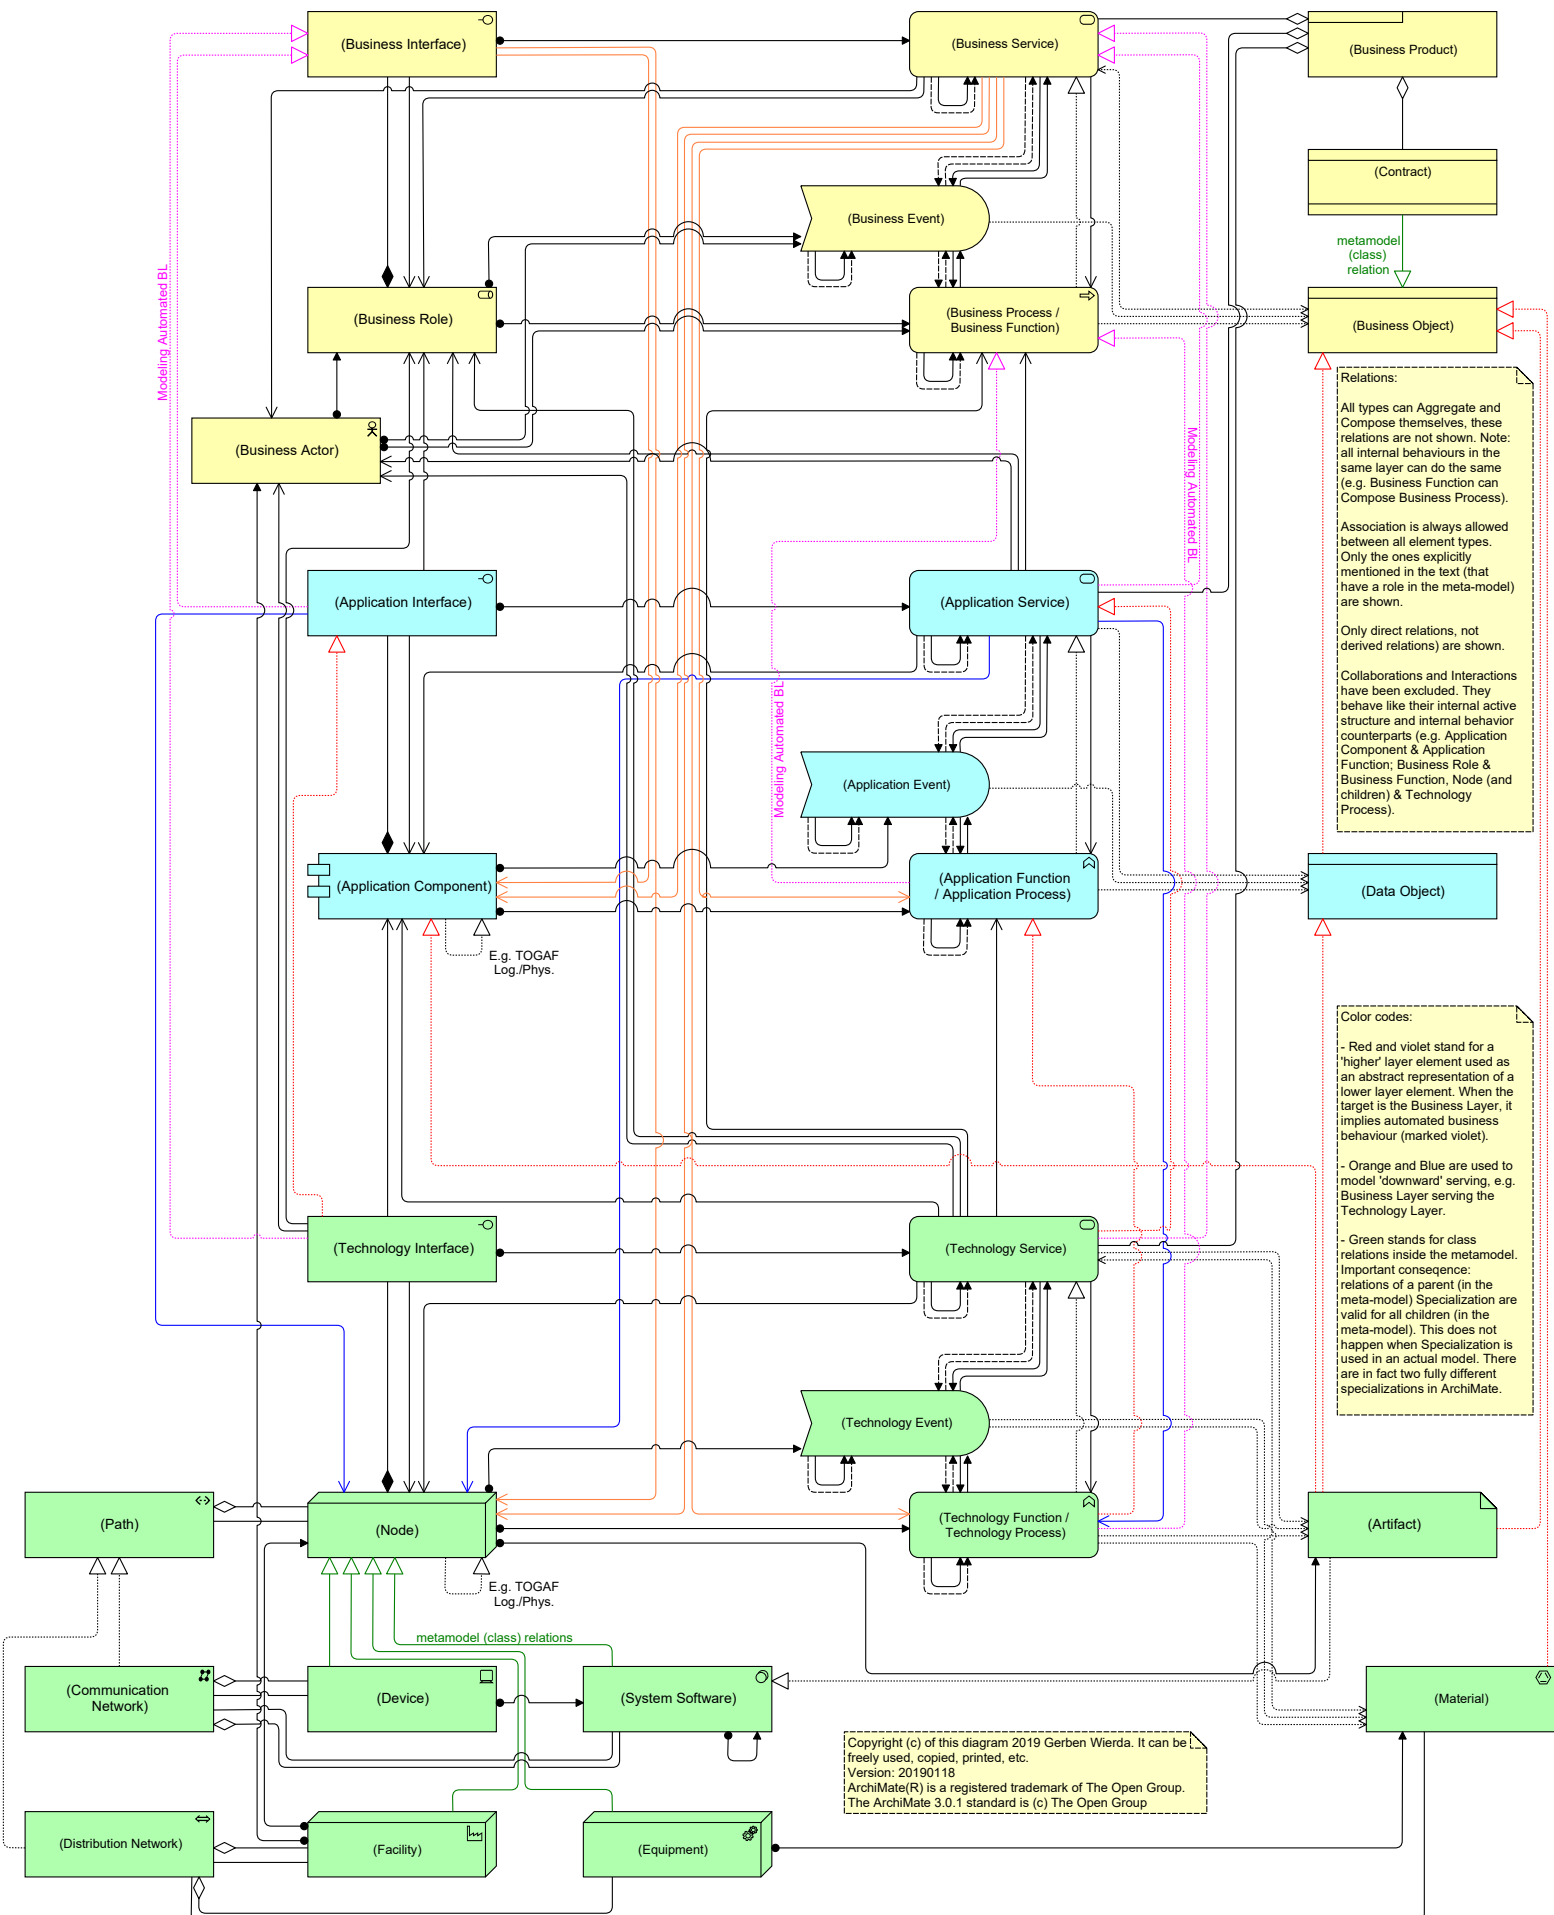

ArchiMate® 3.0.1 metamodel – Core

Only direct relations are shown, expanded to show only real meta-model elements
 Uses the 'simple layered' colour scheme

ArchiMate® 3 metamodel — Non-Core

Only direct relations are shown

Version 20190530.
See <http://masteringarchimate.com/>
for more on ArchiMate
ArchiMate is a Registered Trademark
of The Open Group