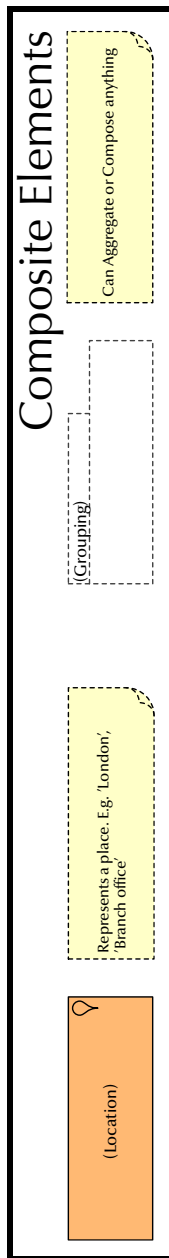

NOTE: The element descriptions on this page are not the official ones from The Open Group and may be 'opinionated'.