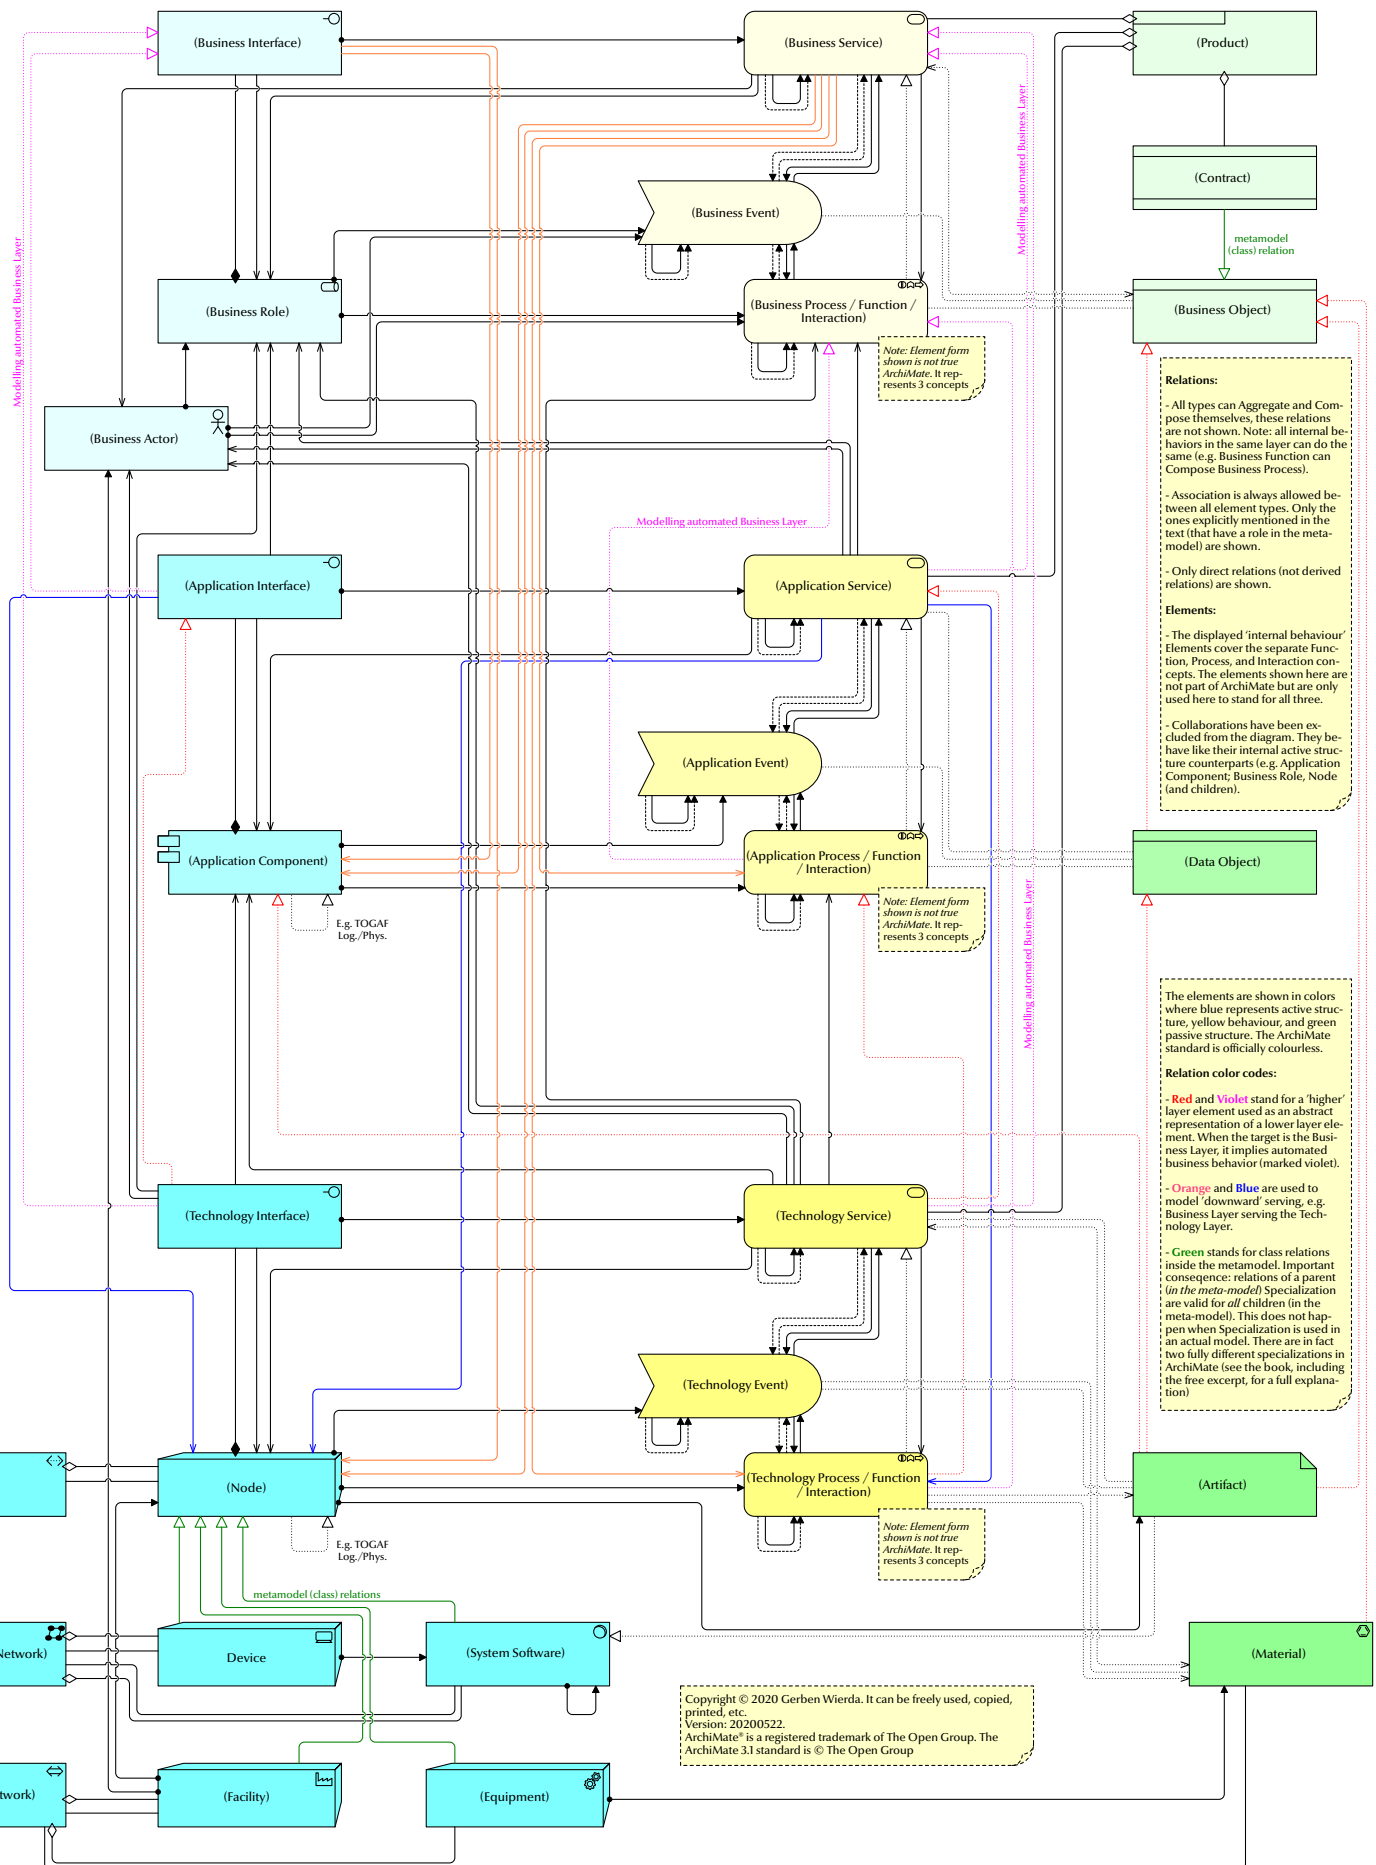

# ArchiMate® 3.1 Metamodel – Core

Only direct relations are shown. Abstract elements are expanded so only real metamodel elements are shown. Uses the **Mastering ArchiMate 9-colour scheme** to assist learning and quick reading.

# ArchiMate® 3.1 Metamodel – Non-Core

Diagrams by Gerben Wierda.

Copyright © 2020 Gerben Wierda. It can be freely used, copied, printed, etc.  
Version: 20200522.  
ArchiMate® is a registered trademark of The Open Group. The ArchiMate 3.1 standard is © The Open Group

# Overview of ArchiMate® 3.1 Elements (1/2)

Diagrams by **Gerben Wierda**.

Copyright © 2020 Gerben Wierda. It can be freely used, copied, printed, etc.

Version: 20200522.

ArchiMate® is a registered trademark of The Open Group. The ArchiMate 3.1 standard is © The Open Group

NOTE: The element descriptions on this page are not the official ones from The Open Group and may be 'opinionated'.