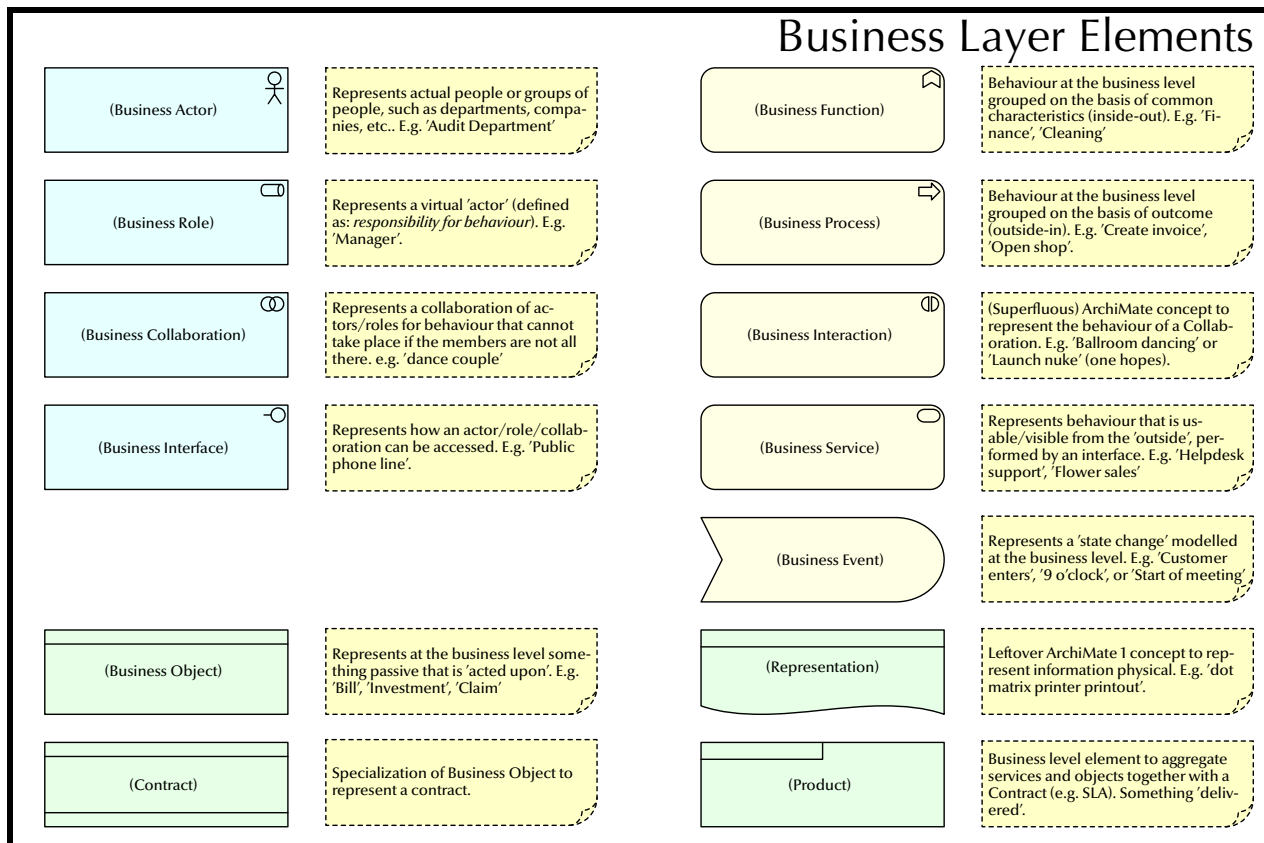

# ArchiMate® 3.1 Metamodel – Core

Only direct relations are shown. Abstract elements are expanded so only real metamodel elements are shown. Uses the **Mastering ArchiMate 9-colour scheme** to assist learning and quick reading.

# ArchiMate® 3.1 Metamodel – Non-Core

Diagrams by Gerben Wierda.

Copyright © 2020 Gerben Wierda. It can be freely used, copied, printed, etc.  
Version: 20200522.  
ArchiMate® is a registered trademark of The Open Group. The ArchiMate 3.1 standard is © The Open Group

# Overview of ArchiMate® 3.1 Elements (1/2)

Diagrams by **Gerben Wierda**.

Copyright © 2020 Gerben Wierda. It can be freely used, copied, printed, etc.

Version: 20200522.

ArchiMate® is a registered trademark of The Open Group. The ArchiMate 3.1 standard is © The Open Group