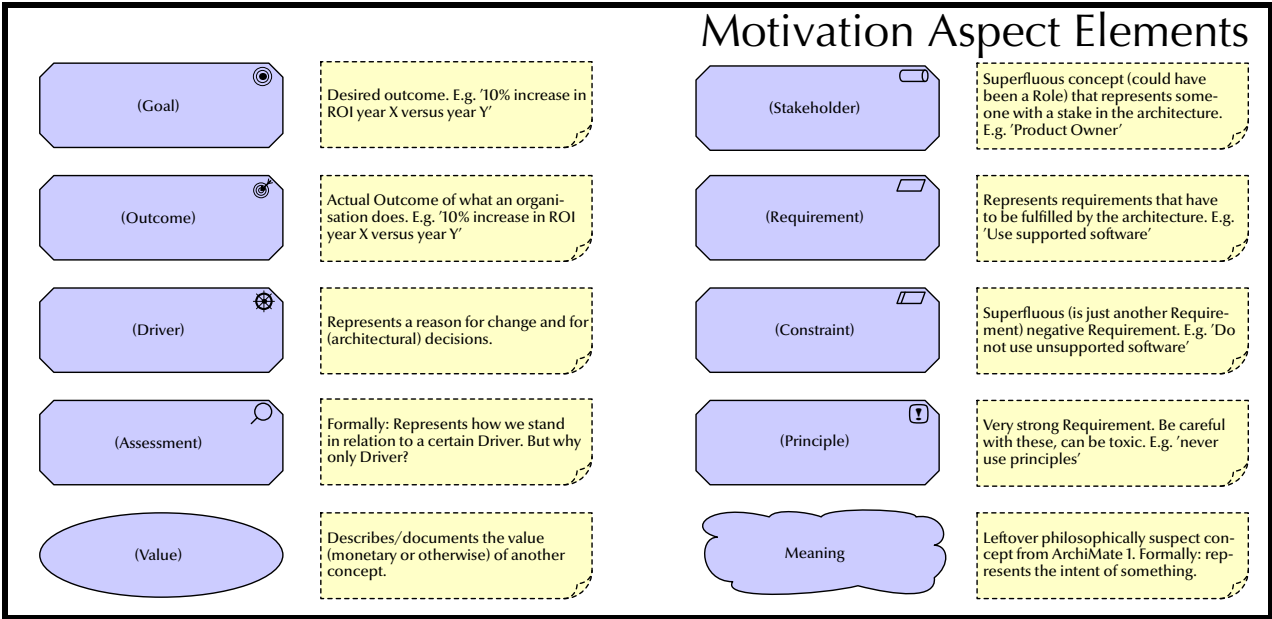

NOTE: The element descriptions on this page are not the official ones from The Open Group and may be 'opinionated'.