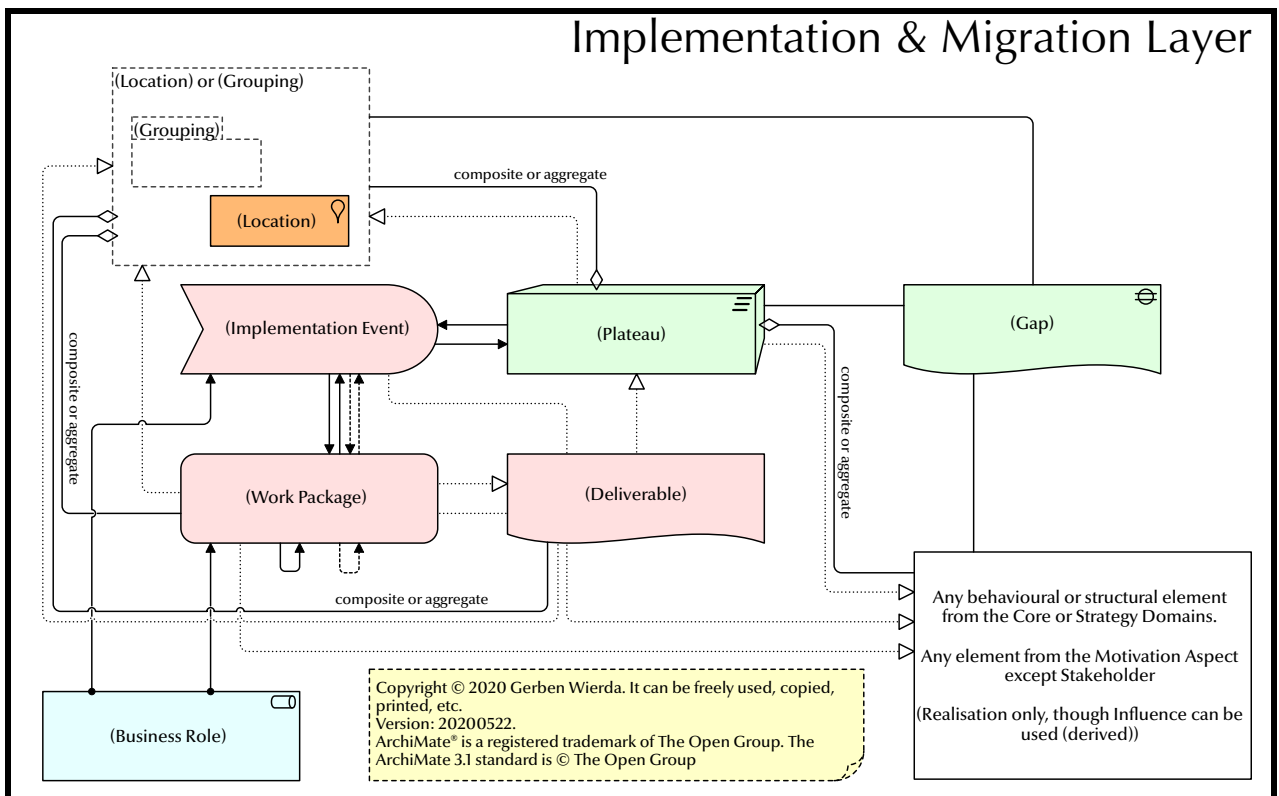

ArchiMate® 3.1 Metamodel – Non-Core

Diagrams by Gerben Wierda.

Copyright © 2020 Gerben Wierda. It can be freely used, copied, printed, etc.
Version: 20200522.
ArchiMate® is a registered trademark of The Open Group. The ArchiMate 3.1 standard is © The Open Group