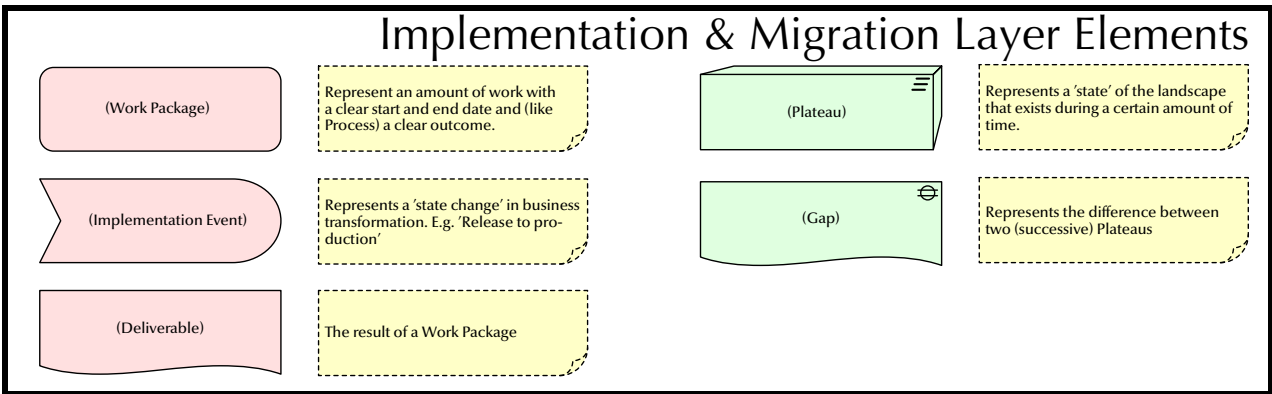

NOTE: The element descriptions on this page are not the official ones from The Open Group and may be 'opinionated'.