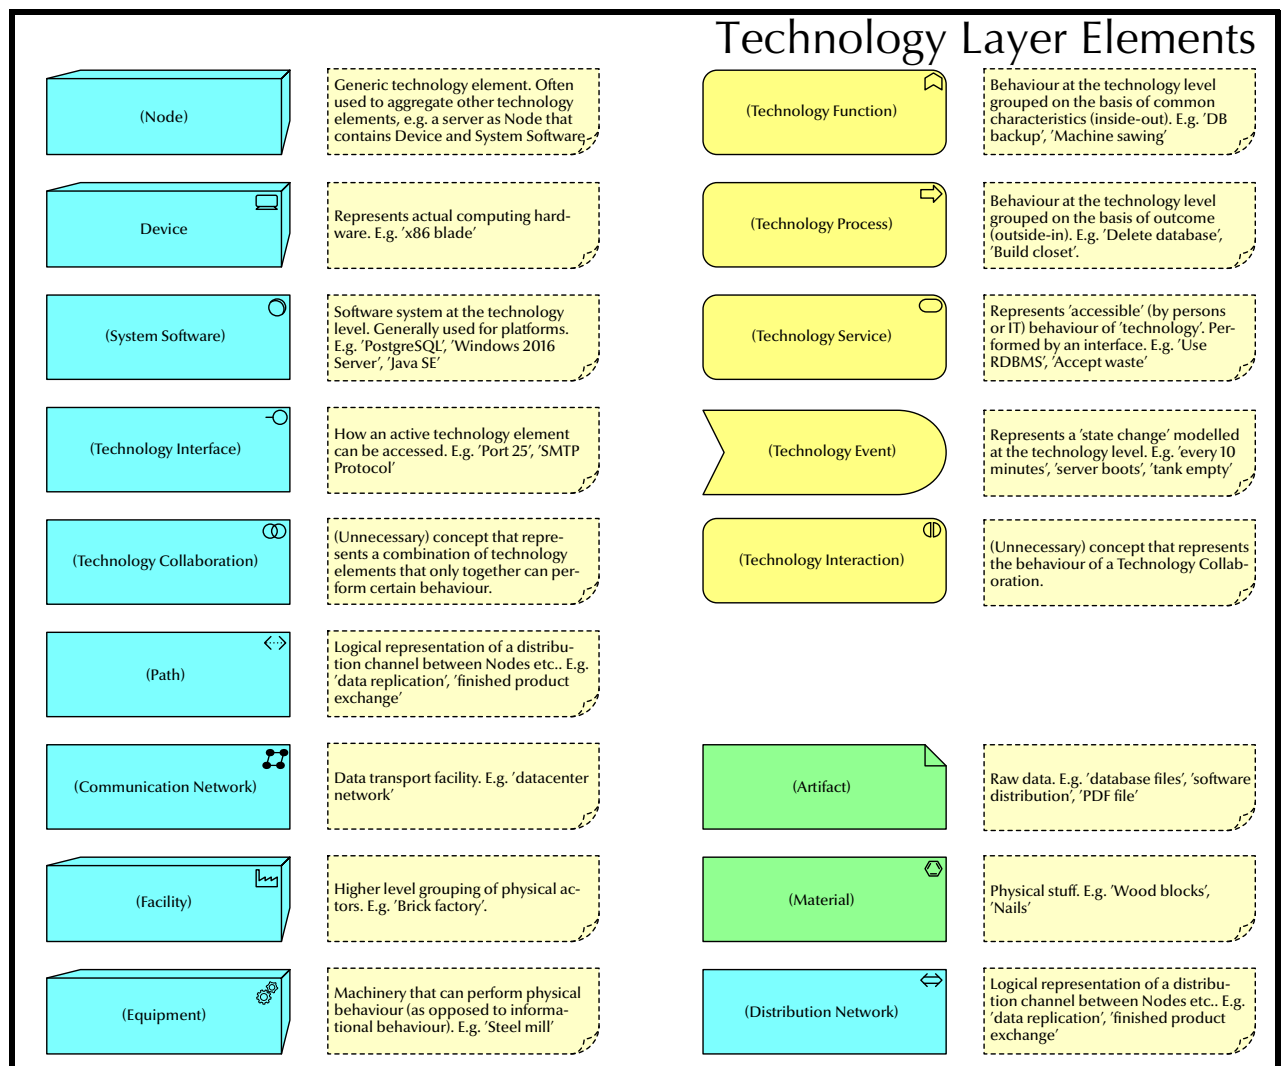

# ArchiMate® 3.1 Metamodel – Core

Only direct relations are shown. Abstract elements are expanded so only real metamodel elements are shown. Uses the **Mastering ArchiMate 9-colour scheme** to assist learning and quick reading.

# Overview of ArchiMate® 3.1 Elements (1/2)

Diagrams by **Gerben Wierda**.

Copyright © 2020 Gerben Wierda. It can be freely used, copied, printed, etc.

Version: 20200522.

ArchiMate® is a registered trademark of The Open Group. The ArchiMate 3.1 standard is © The Open Group

NOTE: The element descriptions on this page are not the official ones from The Open Group and may be 'opinionated'.