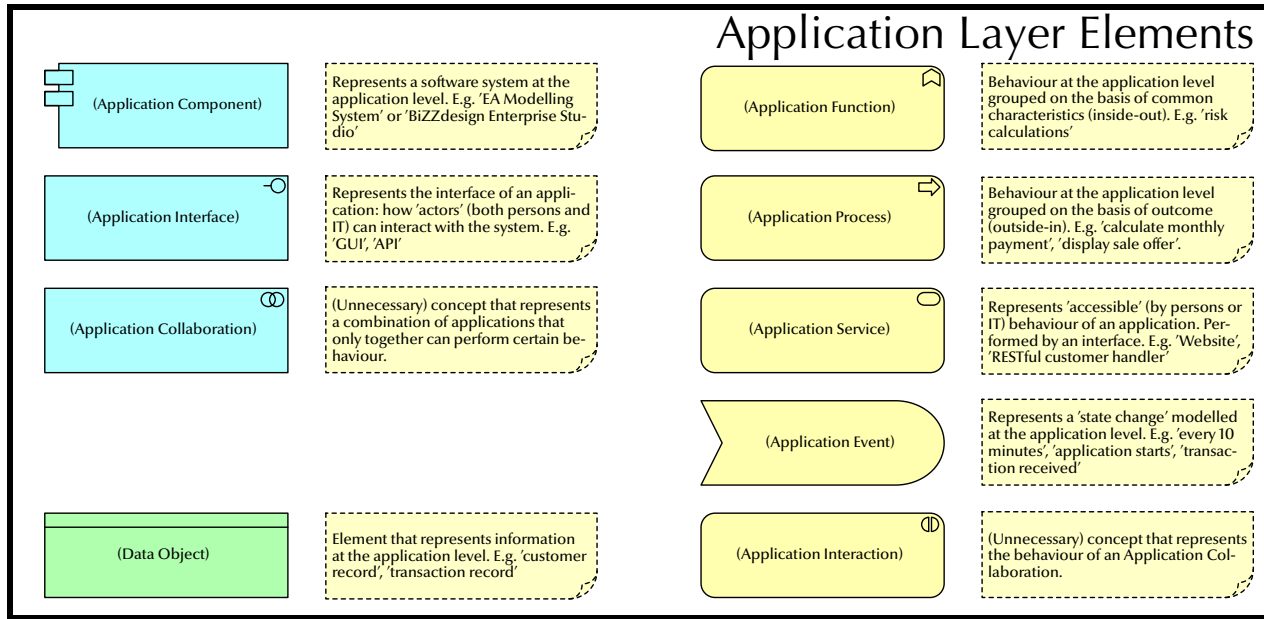

Overview of ArchiMate® 3.1 Elements (2/2)

Diagrams by **Gerben Wierda**.

Copyright © 2020 Gerben Wierda. It can be freely used, copied, printed, etc.
Version: 20200522.
ArchiMate® is a registered trademark of The Open Group. The ArchiMate 3.1 standard is © The Open Group