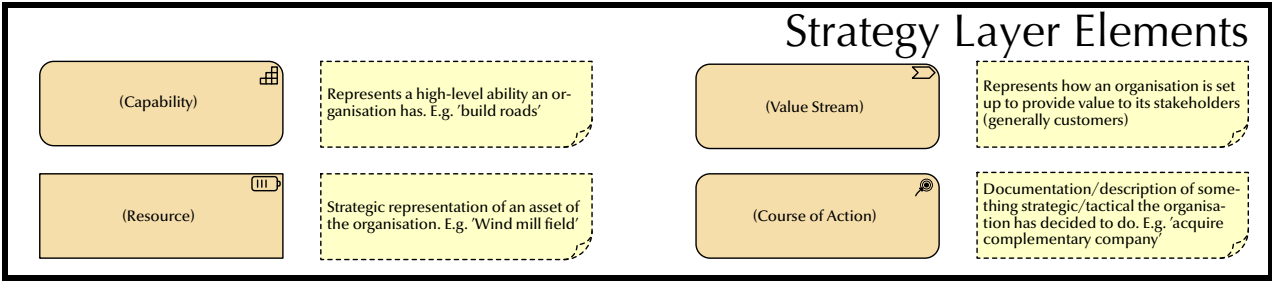

NOTE: The element descriptions on this page are not the official ones from The Open Group and may be 'opinionated'.