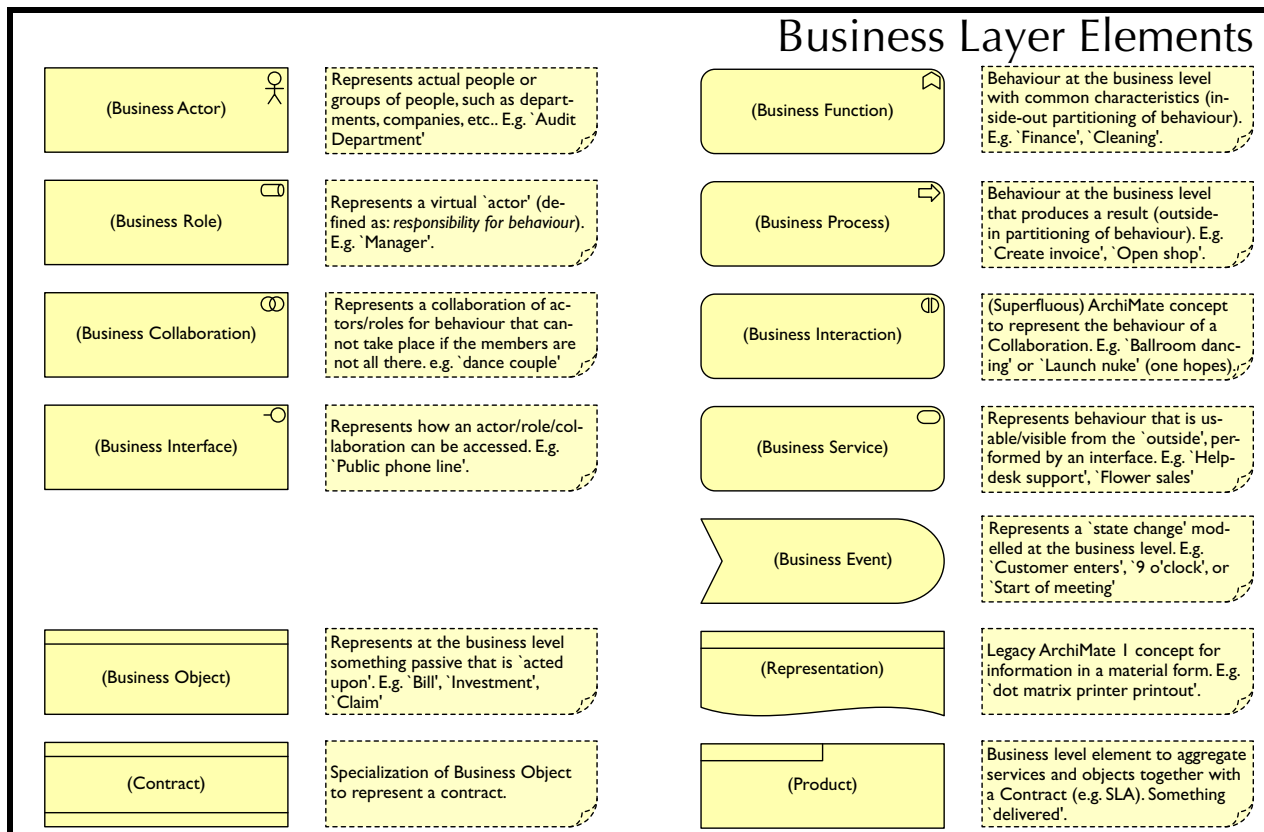

Overview of ArchiMate® 3.1 Elements (1/2)

Diagrams by [Gerben Wierda](#).

Copyright © 2022 Gerben Wierda. It can be freely used, copied, printed, etc.
Version: 20220605a.
ArchiMate® is a registered trademark of The Open Group. The ArchiMate 3.1 standard is © The Open Group