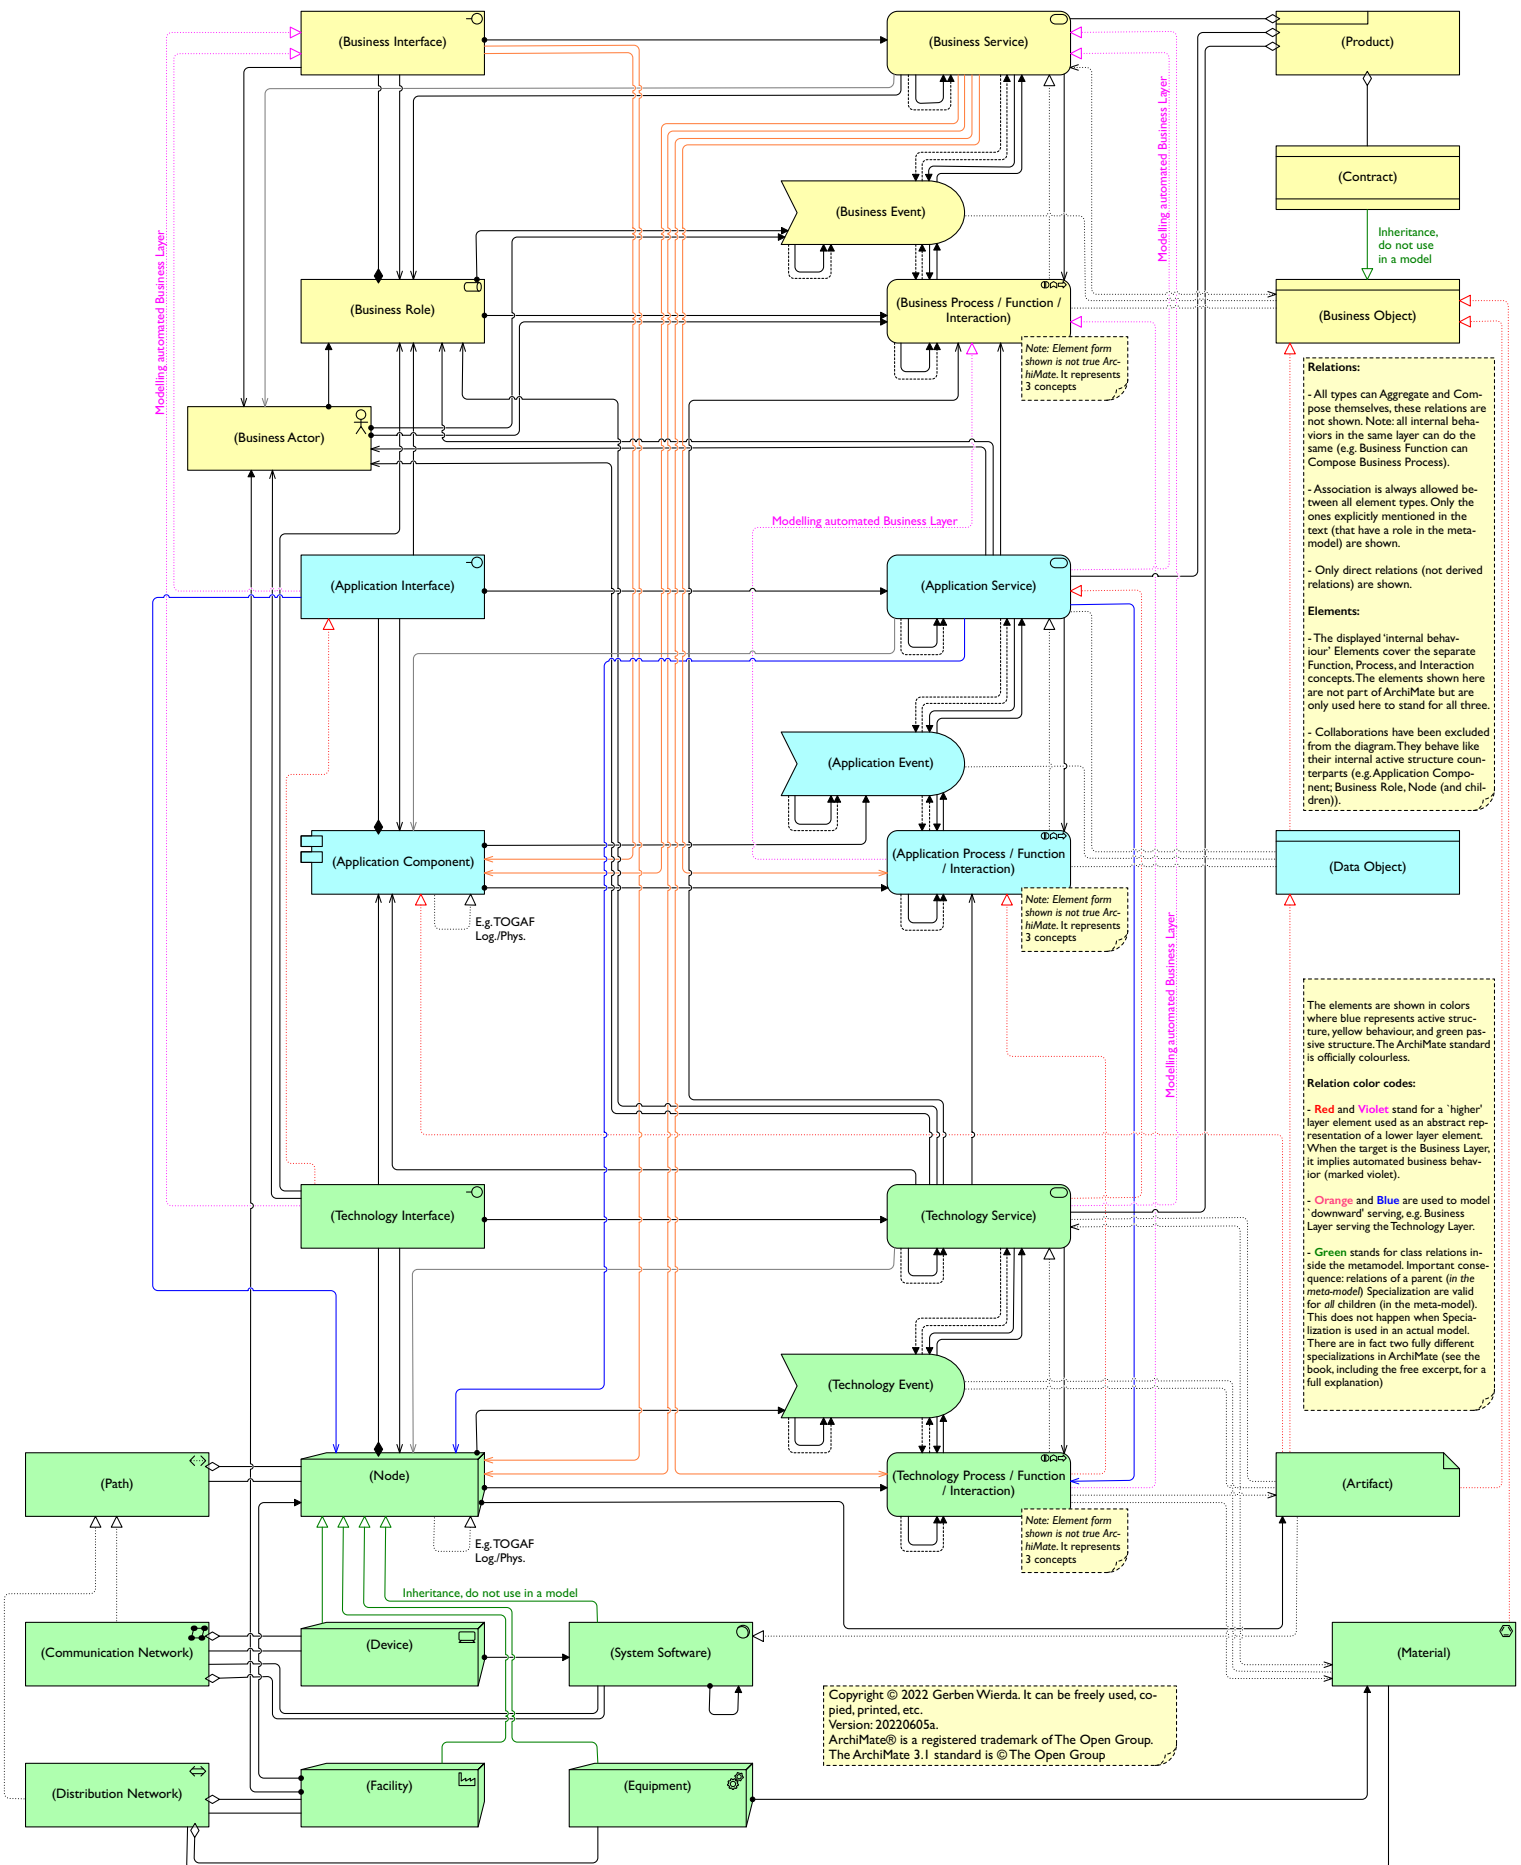

# ArchiMate® 3.1 Metamodel – Core

Only direct relations are shown. Abstract elements are expanded so only real metamodel elements are shown. Uses the **Mastering ArchiMate 9-colour scheme** to assist learning and quick reading.

# ArchiMate® 3.1 Metamodel – Non-Core

Diagrams by Gerben Wierda.

Copyright © 2022 Gerben Wierda. It can be freely used, copied, printed, etc.  
Version: 20220605a.  
ArchiMate® is a registered trademark of The Open Group. The ArchiMate 3.1 standard is © The Open Group

# Overview of ArchiMate® 3.1 Elements (1/2)

Diagrams by [Gerben Wierda](#).

Copyright © 2022 Gerben Wierda. It can be freely used, copied, printed, etc.  
 Version: 20220605a.  
 ArchiMate® is a registered trademark of The Open Group. The ArchiMate 3.1 standard is © The Open Group

NOTE: The element descriptions on this page are not the official ones from The Open Group and may be 'opinionated'.