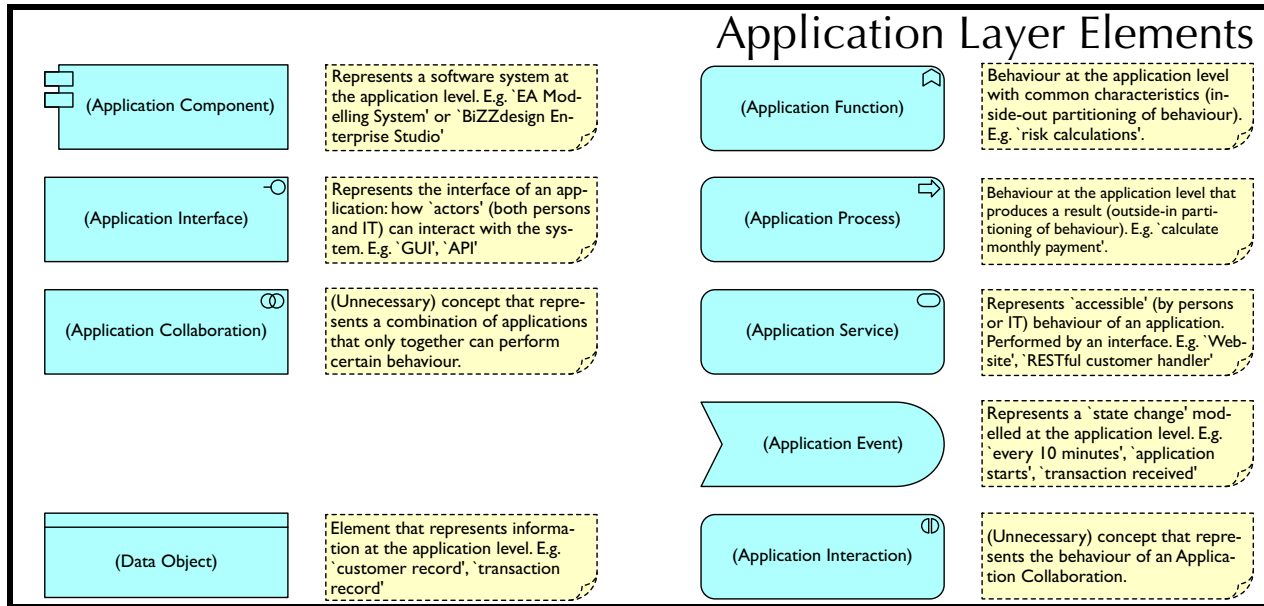

Overview of ArchiMate® 3.1 Elements (2/2)

Diagrams by **Gerben Wierda**.

Copyright © 2022 Gerben Wierda. It can be freely used, copied, printed, etc.
Version: 20220605a.
ArchiMate® is a registered trademark of The Open Group. The ArchiMate 3.1 standard is © The Open Group