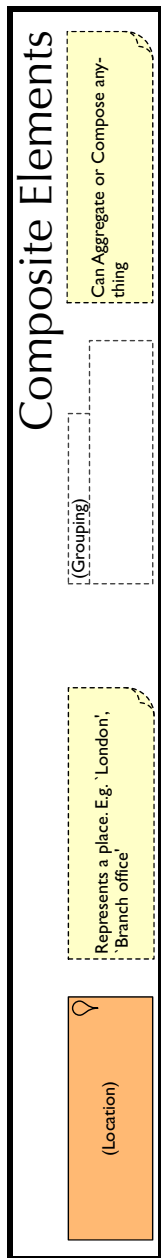

NOTE: The element descriptions on this page are not the official ones from The Open Group and may be 'opinionated'.