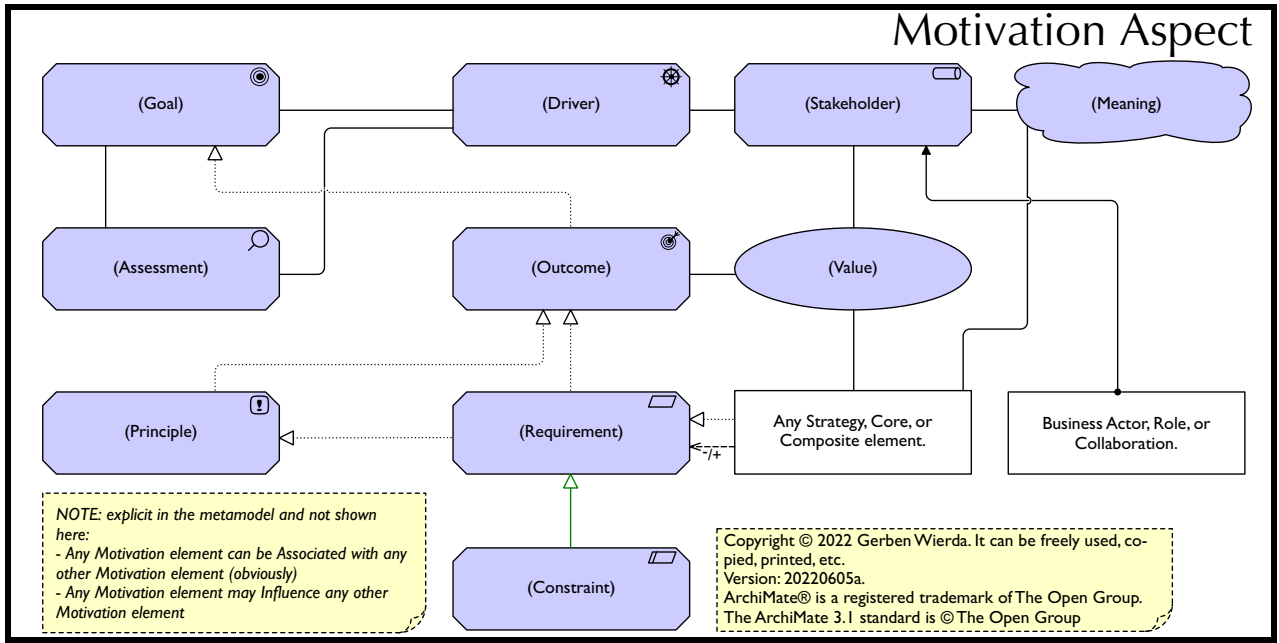

ArchiMate® 3.1 Metamodel – Non-Core

Diagrams by Gerben Wierda.

Copyright © 2022 Gerben Wierda. It can be freely used, copied, printed, etc.
Version: 20220605a.
ArchiMate® is a registered trademark of The Open Group. The ArchiMate 3.1 standard is © The Open Group