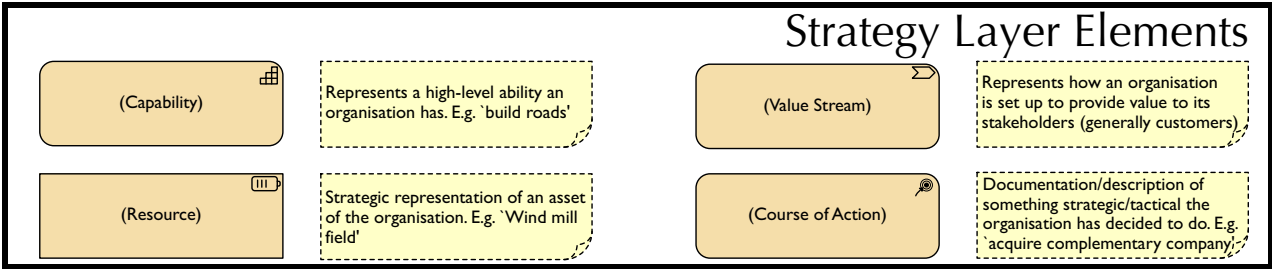

NOTE: The element descriptions on this page are not the official ones from The Open Group and may be 'opinionated'.