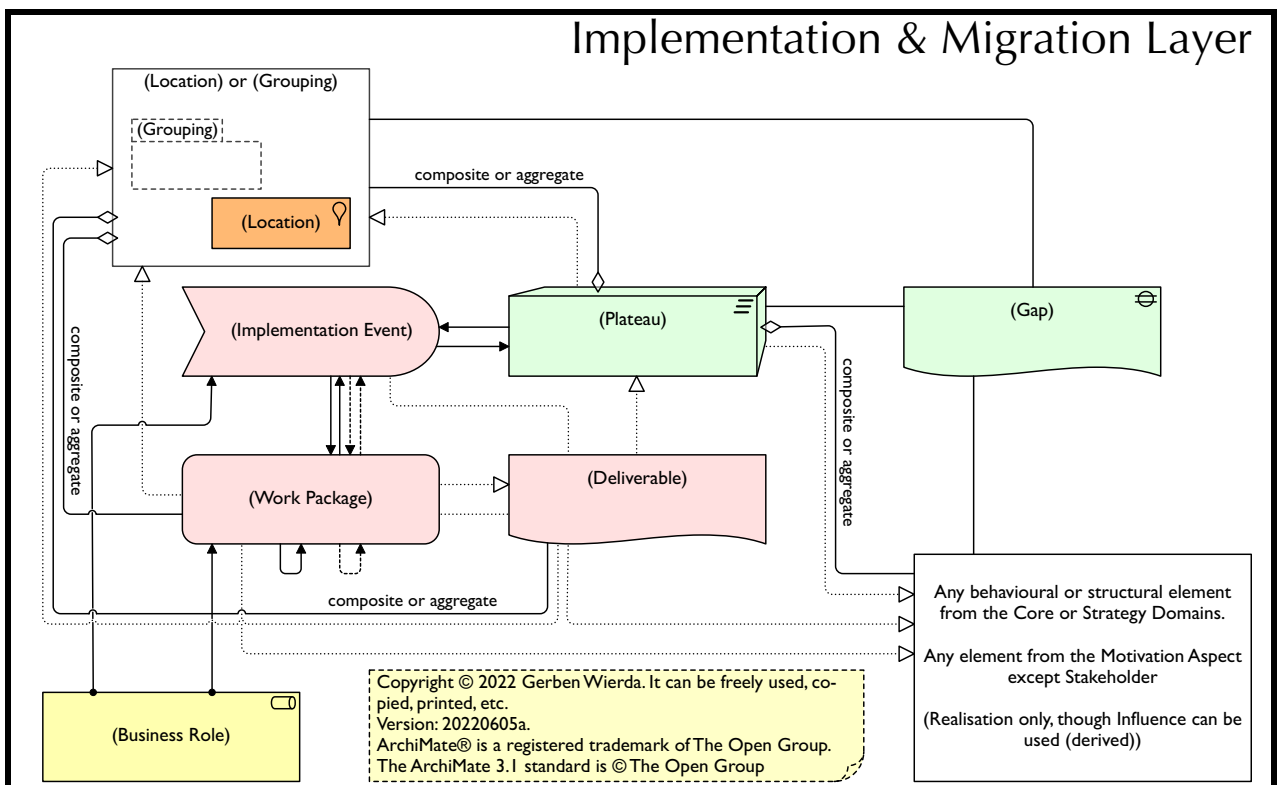

ArchiMate® 3.1 Metamodel – Non-Core

Diagrams by Gerben Wierda.

Copyright © 2022 Gerben Wierda. It can be freely used, copied, printed, etc.
Version: 20220605a.
ArchiMate® is a registered trademark of The Open Group. The ArchiMate 3.1 standard is © The Open Group