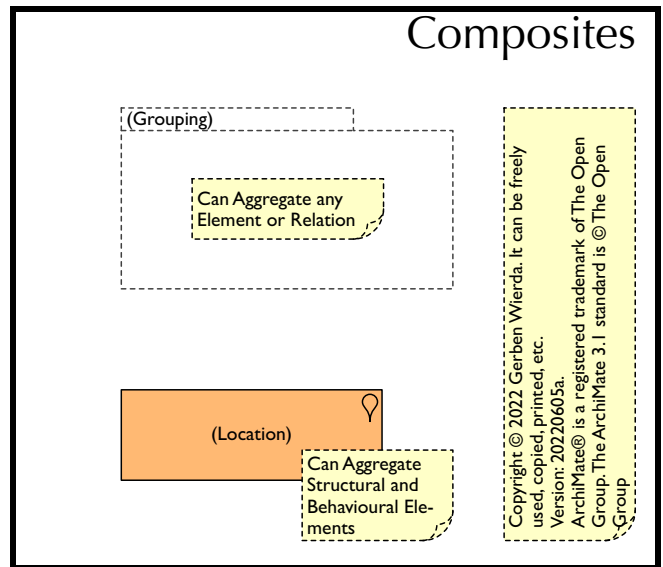

ArchiMate® 3.1 Metamodel – Non-Core

Diagrams by Gerben Wierda.

Copyright © 2022 Gerben Wierda. It can be freely used, copied, printed, etc.
Version: 20220605a.
ArchiMate® is a registered trademark of The Open Group. The ArchiMate 3.1 standard is © The Open Group